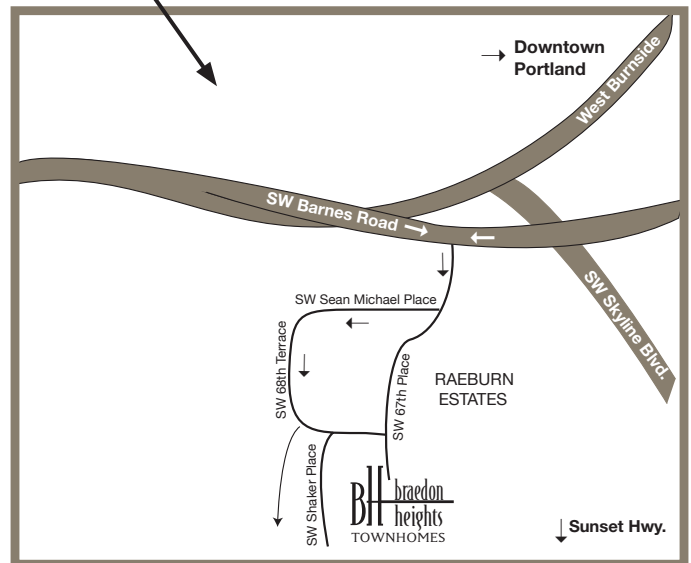

TO BRAEDON HEIGHTS

From the West: take Burnside westbound to the intersection of Burnside and Barnes Road (at the light signal). Turn south at the light signal; turn south again at SW 67th Place. Turn west on to SW Sean Michael Place. Follow the road to SW Shaker Place and the Braedon Heights Townhomes sign.

From the East: take Hwy. 217 eastbound to the Barnes Road exit. Turn east onto SW Barnes Road. Make a slight turn east at the Barnes Road/Burnside intersection (at the light signal). Turn south at SW 67th Place. Turn west on to SW Sean Michael Place. Follow the road to SW Shaker Place and the Braedon Heights Townhomes sign.

Braedon Heights Townhomes
 842-991 Southwest Shaker Place
 Portland, Oregon 97225